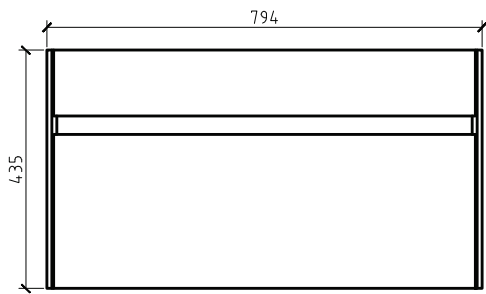

R600GRAPHITE

*Gio Designer*  
BATHROOM FURNITURE

*Simplicity*  
800

R800GRAPHITE

*Gio Designer*  
BATHROOM FURNITURE

*Simplicity*

1200

R1200GRAPHITE

## L600 & L900

600mm & 900mm width options

L900

W 900 | H 830 | D 460

*Gio Designer*  
BATHROOM FURNITURE

L600

W 600 | H 830 | D 460

*Gio Designer*  
BATHROOM FURNITURE