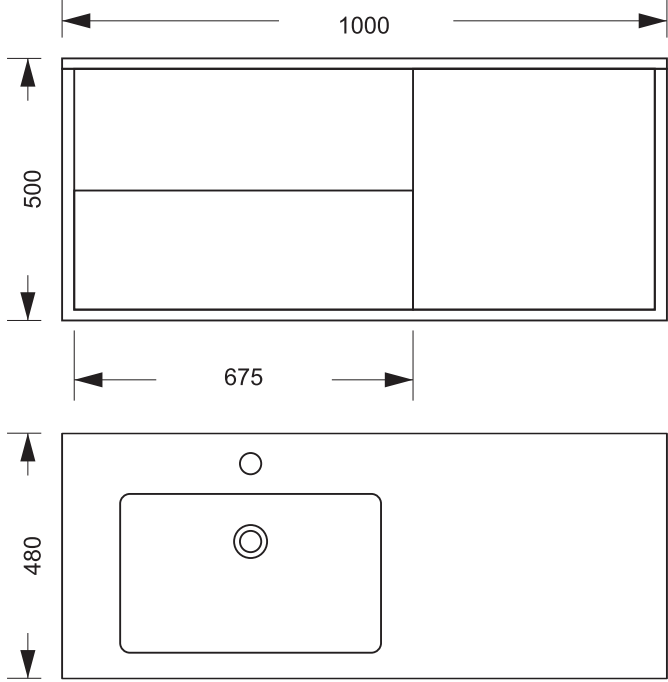

Gio Designer
BATHROOM FURNITURE