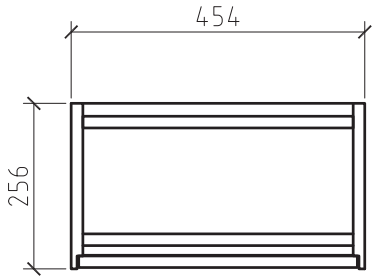

*Gio* Designer  
BATHROOM FURNITURE

*Simplicity*  
460

R460GRAPHITE

*Gio Designer*  
BATHROOM FURNITURE

*Simplicity*  
550

R550GRAPHITE

*Gio Designer*  
BATHROOM FURNITURE

*Simplicity*  
600

## L600 & L900

600mm & 900mm width options

L900

W 900 | H 830 | D 460

*Gio Designer*  
BATHROOM FURNITURE

L600

W 600 | H 830 | D 460

*Gio Designer*  
BATHROOM FURNITURE