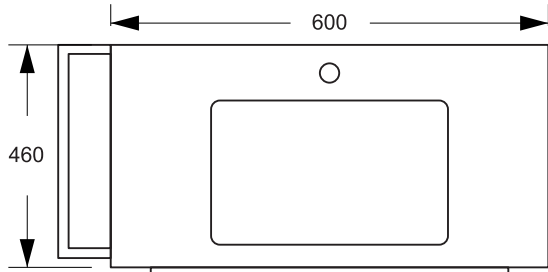

## L600 & L900

600mm & 900mm width options

L900

W 900 | H 830 | D 460

*Gio Designer*  
BATHROOM FURNITURE

L600

W 600 | H 830 | D 460

*Gio Designer*  
BATHROOM FURNITURE

# VERSACE

1200 W 1200 | H 520 | D 476

V600

W 600 | H 520 | D 476

V900

W 900 | H 520 | D 476

VERSACE Series | only available in white

All units come with soft close hinges and draw runners