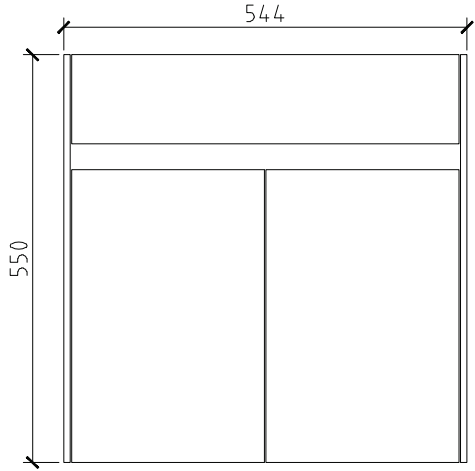

*Gio* Designer  
BATHROOM FURNITURE

*Simplicity*  
460

R460GRAPHITE

*Gio Designer*  
BATHROOM FURNITURE

*Simplicity*  
550

R550GRAPHITE

*Gio Designer*  
BATHROOM FURNITURE

*Simplicity*  
600

## L600 & L900

600mm & 900mm width options

L900

W 900 | H 830 | D 460

*Gio Designer*  
BATHROOM FURNITURE

L600

W 600 | H 830 | D 460

*Gio Designer*  
BATHROOM FURNITURE

# LED Mirrors

Landscape  
W 800 | 900 | 1200 | 1400  
H 600 | D 25

Portrait  
W 600  
H 900 | D 25

LOFT MIR LED  
700 Round  
*\*removable strap*