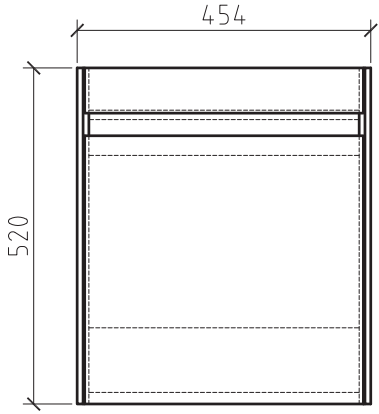

*Gio* Designer  
BATHROOM FURNITURE

*Simplicity*  
460

R460GRAPHITE

*Gio Designer*  
BATHROOM FURNITURE

*Simplicity*  
550

R550GRAPHITE

*Gio Designer*  
BATHROOM FURNITURE

*Simplicity*  
600

## L600 & L900

600mm & 900mm width options

L900

W 900 | H 830 | D 460

*Gio Designer*  
BATHROOM FURNITURE

L600

W 600 | H 830 | D 460

*Gio Designer*  
BATHROOM FURNITURE