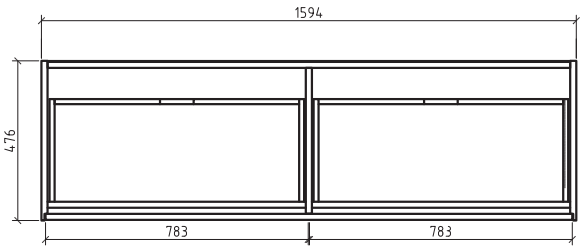

*Gio Designer*  
BATHROOM FURNITURE

*Simplicity*

1600

Basin: Graphite Black  
Face: LT Cherry

R1600GRAPHITE

*Gio Designer*  
BATHROOM FURNITURE

R1600WH  
W 1600 | H 435 | D 476

1200LEDMIR

R1200WH  
W 1200 | H 435 | D 476

*Simplicity*  
460

R460WH

W 454 | H 520 | D 256

*Simplicity*  
550

R550WH

W 550 | H 550 | D 318

*Simplicity*  
600

## L600 & L900

600mm & 900mm width options

L900

W 900 | H 830 | D 460

*Gio Designer*  
BATHROOM FURNITURE

L600

W 600 | H 830 | D 460

*Gio Designer*  
BATHROOM FURNITURE