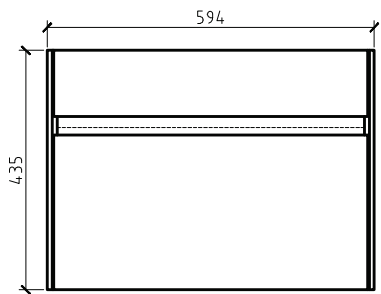

Gio Designer
BATHROOM FURNITURE