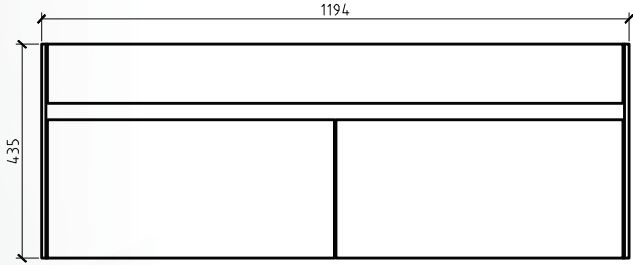

R600GRAPHITE

*Gio Designer*  
BATHROOM FURNITURE

*Simplicity*  
800

R800GRAPHITE

*Gio Designer*  
BATHROOM FURNITURE

*Simplicity*

1200

R1200GRAPHITE