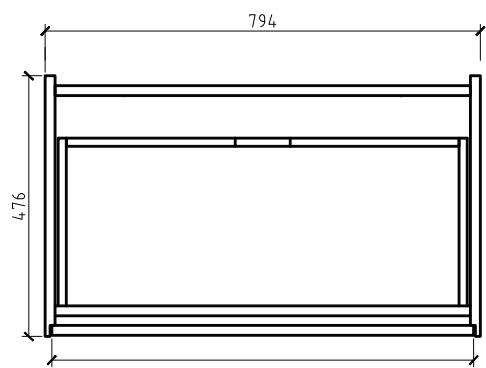

Gio Designer
BATHROOM FURNITURE