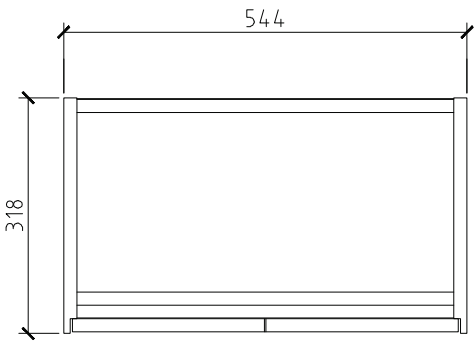

*Gio* Designer  
BATHROOM FURNITURE

*Simplicity*  
460

R460GRAPHITE

*Gio Designer*  
BATHROOM FURNITURE

*Simplicity*  
550

R550GRAPHITE

*Gio Designer*  
BATHROOM FURNITURE

*Simplicity*  
600

## L600 & L900

600mm & 900mm width options

L900

W 900 | H 830 | D 460

*Gio Designer*  
BATHROOM FURNITURE

L600

W 600 | H 830 | D 460

*Gio Designer*  
BATHROOM FURNITURE