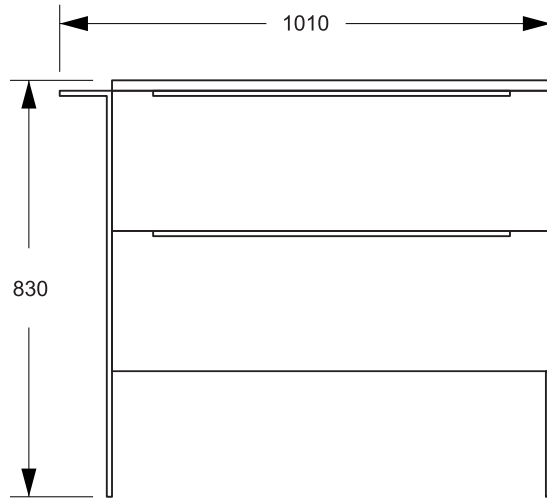

800

SHORTBOY

R800SB-WH

W 350 | H 800 | D 350

## L600 & L900

600mm & 900mm width options

L900

W 900 | H 830 | D 460

*Gio Designer*  
BATHROOM FURNITURE

L600

W 600 | H 830 | D 460

*Gio Designer*  
BATHROOM FURNITURE