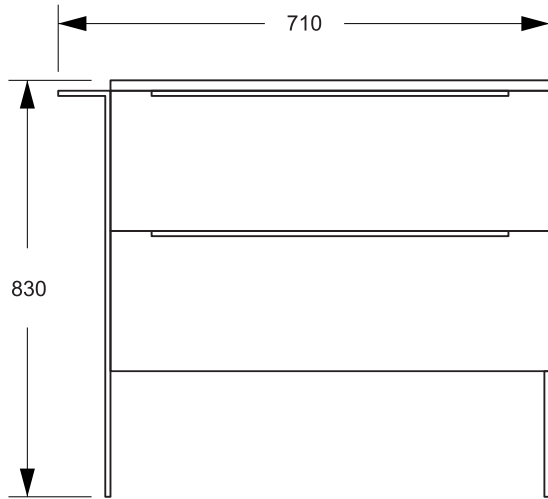

## L600 & L900

600mm & 900mm width options

L900

W 900 | H 830 | D 460

*Gio Designer*  
BATHROOM FURNITURE

L600

W 600 | H 830 | D 460

*Gio Designer*  
BATHROOM FURNITURE

# VERSACE

1200 W 1200 | H 520 | D 476

V600

W 600 | H 520 | D 476

V900

W 900 | H 520 | D 476

VERSACE Series | only available in white

All units come with soft close hinges and draw runners

# LED Mirrors

Landscape  
W 800 | 900 | 1200 | 1400  
H 600 | D 25

Portrait  
W 600  
H 900 | D 25

LOFT MIR LED  
700 Round  
*\*removable strap*