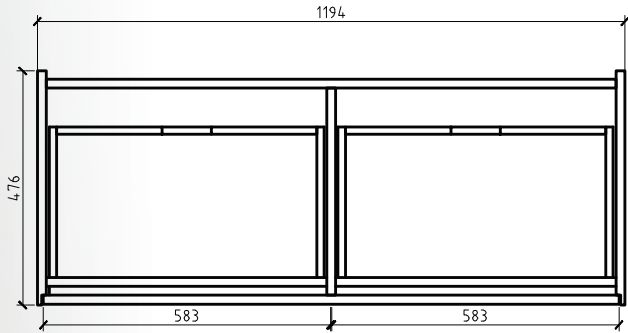

Gio Designer
BATHROOM FURNITURE