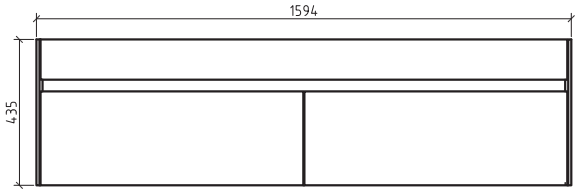

Gio Designer
BATHROOM FURNITURE