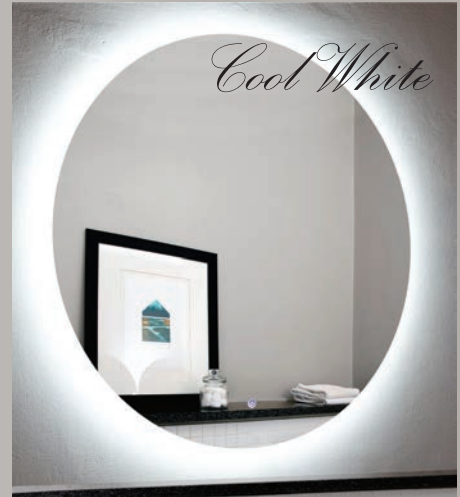

Round LED Mirrors

900 Round | 3 Ambiance Settings | Built-In Demister & Dimmer